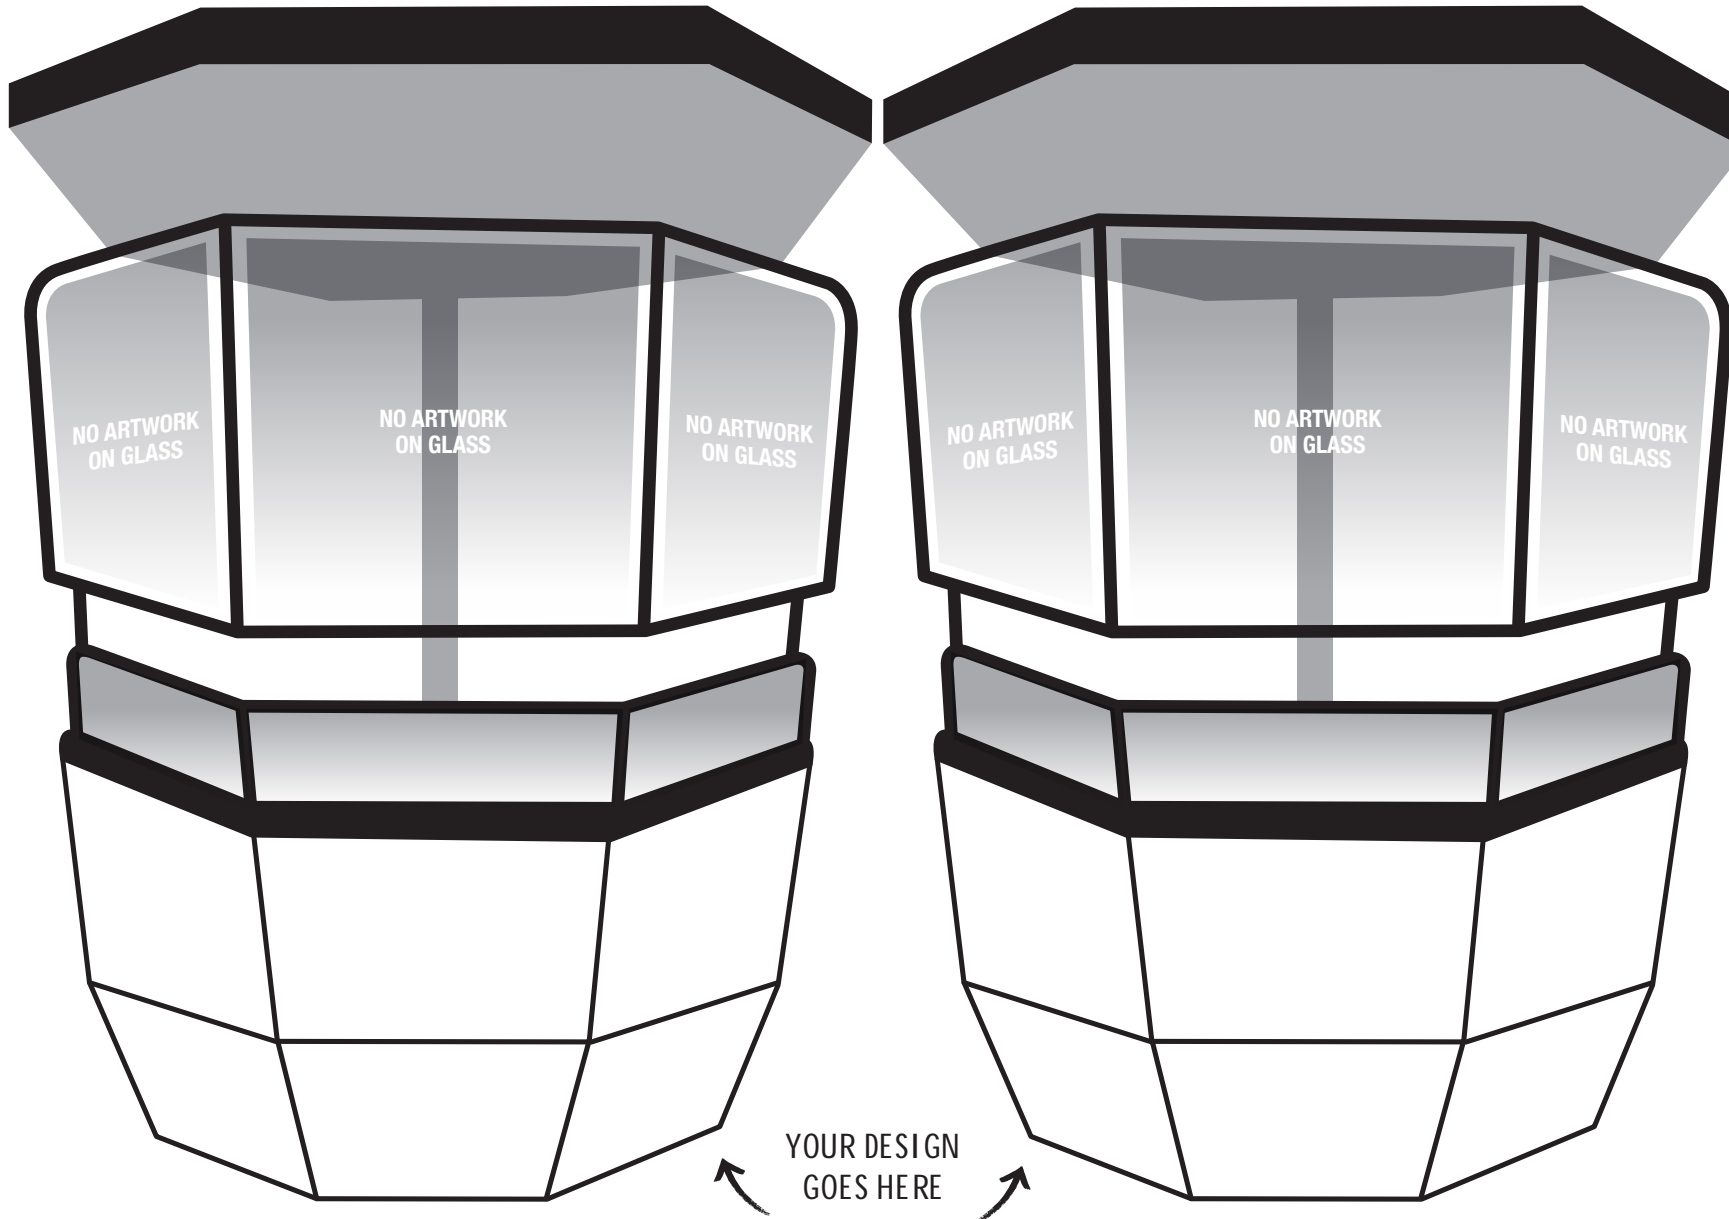

# Design a Skyline Gondola

For a chance to see your design brought to life on one of our real gondolas!

## HOW TO ENTER:

- Get creative on the template provided and avoid white space as much as possible. Use lots of colour.
- Create artwork for both sides of the gondola
- When you are happy with your creation, please return to the ticket box onsite or scan your entry and email to [info@skylineattractions.com.au](mailto:info@skylineattractions.com.au)

Entries close: 26 November 2023.  
Winning design will be sign written on a gondola the whole season, until May 2024.

Name:

---

Hometown:

---

Age:

---

Phone number: